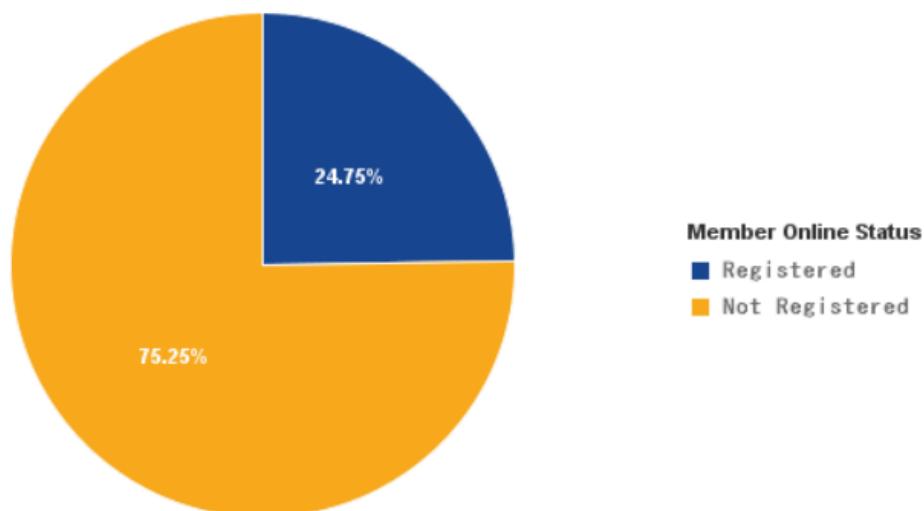

糸魚川ロータリークラブ (13904) MY ROTARY 100%登録達成!

MY ROTARY ACCOUNT STATUS OF MEMBERS

DATA AS OF 30 4 月 2019

District 2560
Total Members: 2,117

District 2560